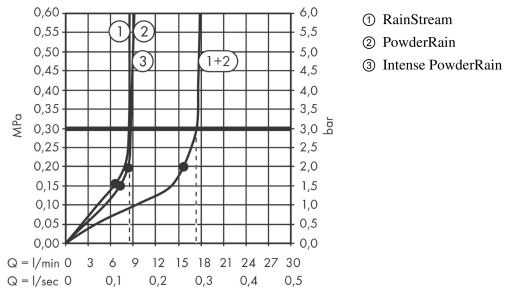

Rainfinity

Overhead shower 250 3jet EcoSmart with wall connector

Surfaces: **chrome** Art. no. : **26233000**

Description

product features

- spout 273 mm long
- middle spray disc: 151 mm
- Shower head size: 250 mm
- shower arm vertically inclinable by 10-30°
- Spray pattern: PowderRain, Intense PowderRain, RainStream
- maximum flow rate 9 l/min at 3 bar
- flow rate RainStream 9 l/min at 3 bar
- flow rate Rain 9 l/min at 3 bar
- Flow rate PowderRain (at 3 bar): 9 l/min at 3 bar
- Select button on thermostat
- spray disc surface: graphite
- Spray face: aluminium
- overhead shower removable for cleaning
- Installation: wall-mounted - for installation on iBox

Article Details

Price excl. VAT

£ 933.33

Technology

Product image

Scale drawing

Rainfinity
Overhead shower 250 3jet EcoSmart with wall connector
 Surfaces: **chrome** Art. no. : **26233000**

Flowchart