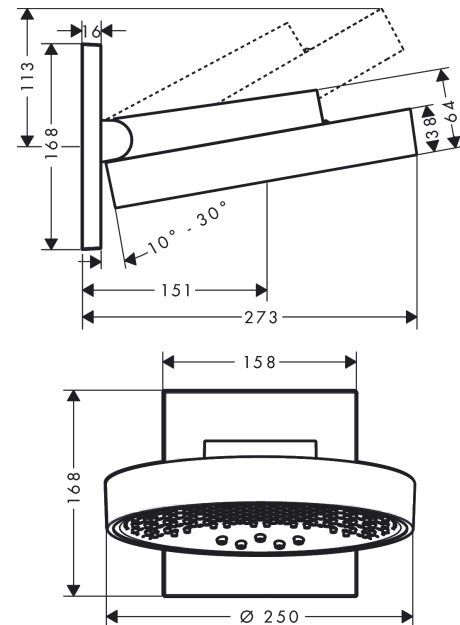

Rainfinity

Overhead shower 250 3jet EcoSmart with wall connector

Surfaces: **chrome** Art. no. : **26233000**

Description

product features

- spout 273 mm long
- middle spray disc: 151 mm
- Shower head size: 250 mm
- shower arm vertically inclinable by 10-30°
- Spray pattern: PowderRain, Intense PowderRain, RainStream
- maximum flow rate 9 l/min at 3 bar
- flow rate RainStream 9 l/min at 3 bar
- flow rate Rain 9 l/min at 3 bar
- Flow rate PowderRain (at 3 bar): 9 l/min at 3 bar
- Select button on thermostat
- spray disc surface: graphite
- Spray face: aluminium
- overhead shower removable for cleaning
- Installation: wall-mounted - for installation on iBox

Article Details

Price excl. VAT

£ 933.33

Technology

Product image

Scale drawing

Rainfinity
Overhead shower 250 3jet EcoSmart with wall connector
 Surfaces: **chrome** Art. no. : **26233000**

Flowchart

The consumption was measured in combination with the appropriate fittings (thermostat/mixer/in-wall valve) to reflect actual application in practice.

Rainfinity
Overhead shower 250 3jet EcoSmart with wall connector
 Surfaces: **chrome** Art. no. : **26233000**